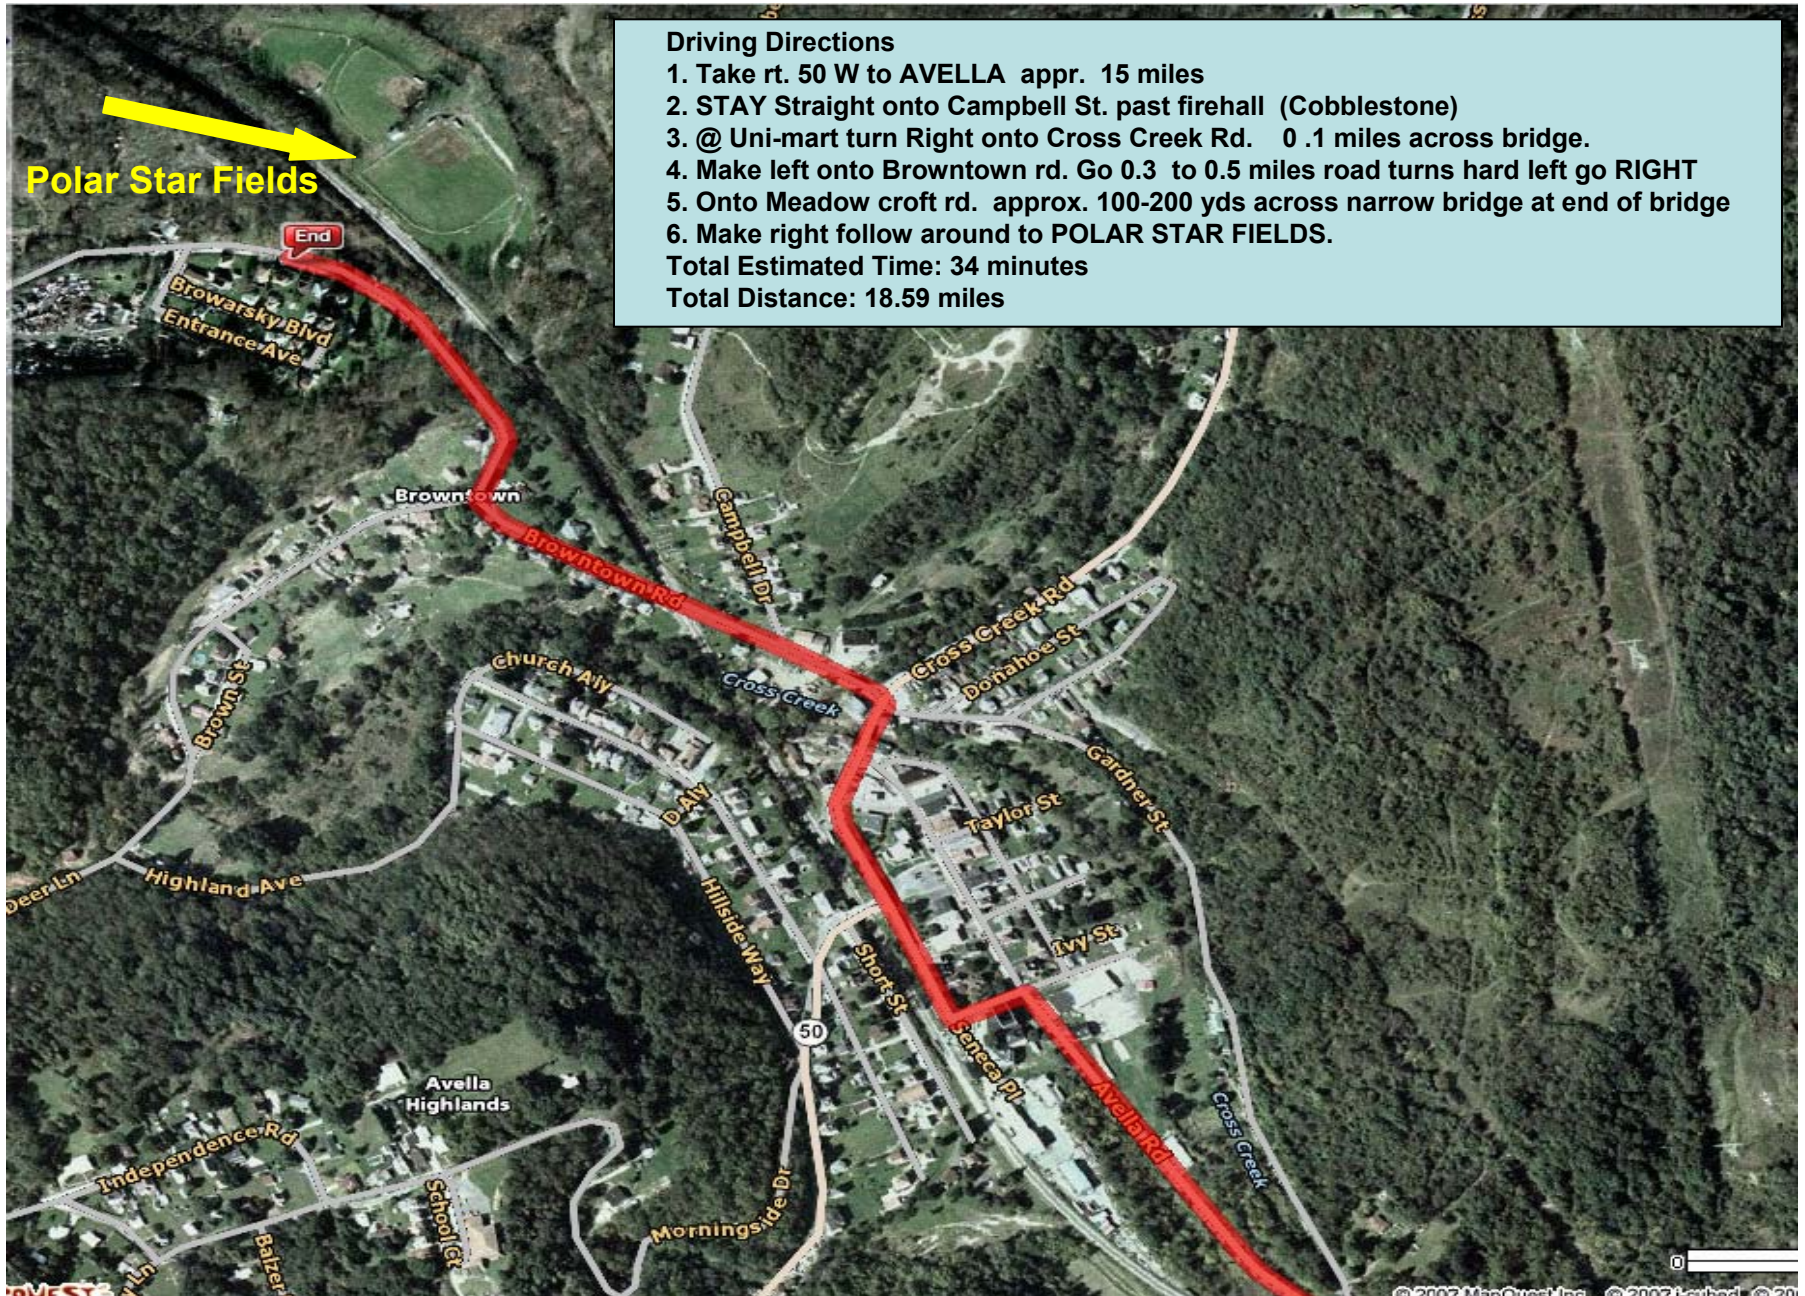

Directions from Cecil to Avella Baseball Complex (Polar Star Fields)

Driving Directions

1. Take rt. 50 W to AVELLA appr. 15 miles
2. STAY Straight onto Campbell St. past firehall (Cobblestone)
3. @ Uni-mart turn Right onto Cross Creek Rd. 0.1 miles across bridge.
4. Make left onto Browntown rd. Go 0.3 to 0.5 miles road turns hard left go RIGHT
5. Onto Meadowcroft rd. approx. 100-200 yds across narrow bridge at end of bridge
6. Make right follow around to POLAR STAR FIELDS.

Total Estimated Time: 34 minutes

Total Distance: 18.59 miles

Polar Star Fields

End

Browarsky Blvd
Entrance Ave

Browntown

Campbell Dr

Cross Creek Rd
Donahoe St

Church Ave

Cross Creek

Gardner St

Highland Ave

Hillside Way

50

Short St

Taylor St

Ivy St

Avella Highlands

Seneca Pl

Morningside Dr

Cross Creek

Independence Rd

School St